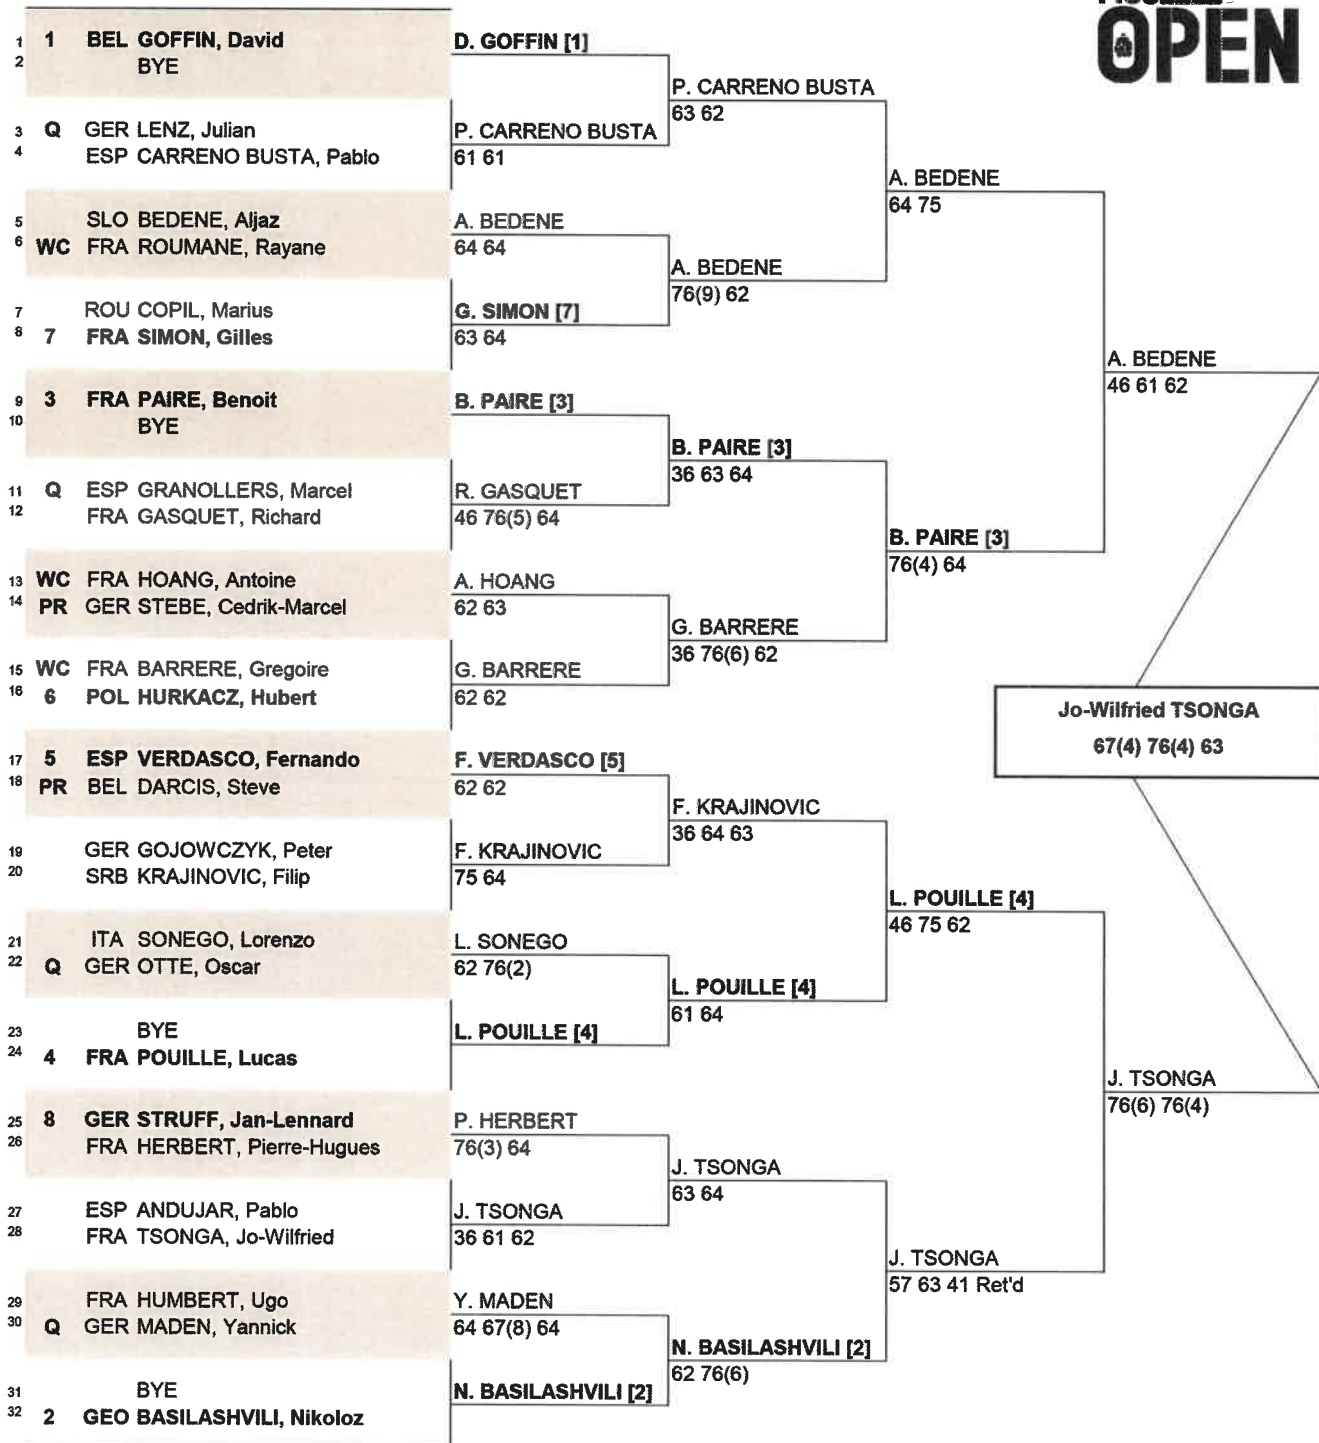

MOSELLE OPEN

CITY, COUNTRY
Metz, France

TOURNAMENT DATES
16 -22 September 2019

SURFACE
Hard, Slamcourt Indoor

TOTAL FINANCIAL COMMITMENT
€ 586,140

STATUS NAT MAIN DRAW SINGLES

MOSELLE OPEN

ATP, Inc. © Copyright 2014

SEEDED PLAYERS	RANK	PRIZE MONEY	POINTS	ALTERNATES / LUCKY LOSERS	WITHDRAWALS
1 GOFFIN, David	14 WINNER	€ 90,390	250		
2 BASILASHVILI, Nikoloz	17 FINALIST	€ 48,870	150		
3 PAIRE, Benoit	23 SEMI-FINALIST	€ 26,990	90		
4 POUILLE, Lucas	26 QUARTER-FINALIST	€ 15,335	45		
5 VERDASCO, Fernando	35 SECOND ROUND	€ 8,815	20		
6 HURKACZ, Hubert	36 FIRST ROUND	€ 5,285	0	N. Basilashvili - Right shoulder	
7 SIMON, Gilles	37				
8 STRUFF, Jan-Lennard	39				
FOLLOW LIVE SCORING AT www.ATPTour.com					
LAST DIRECT ACCEPTANCE		Cedrik-Marcel Stebe 95		ATP SUPERVISOR(S) Lars Graff