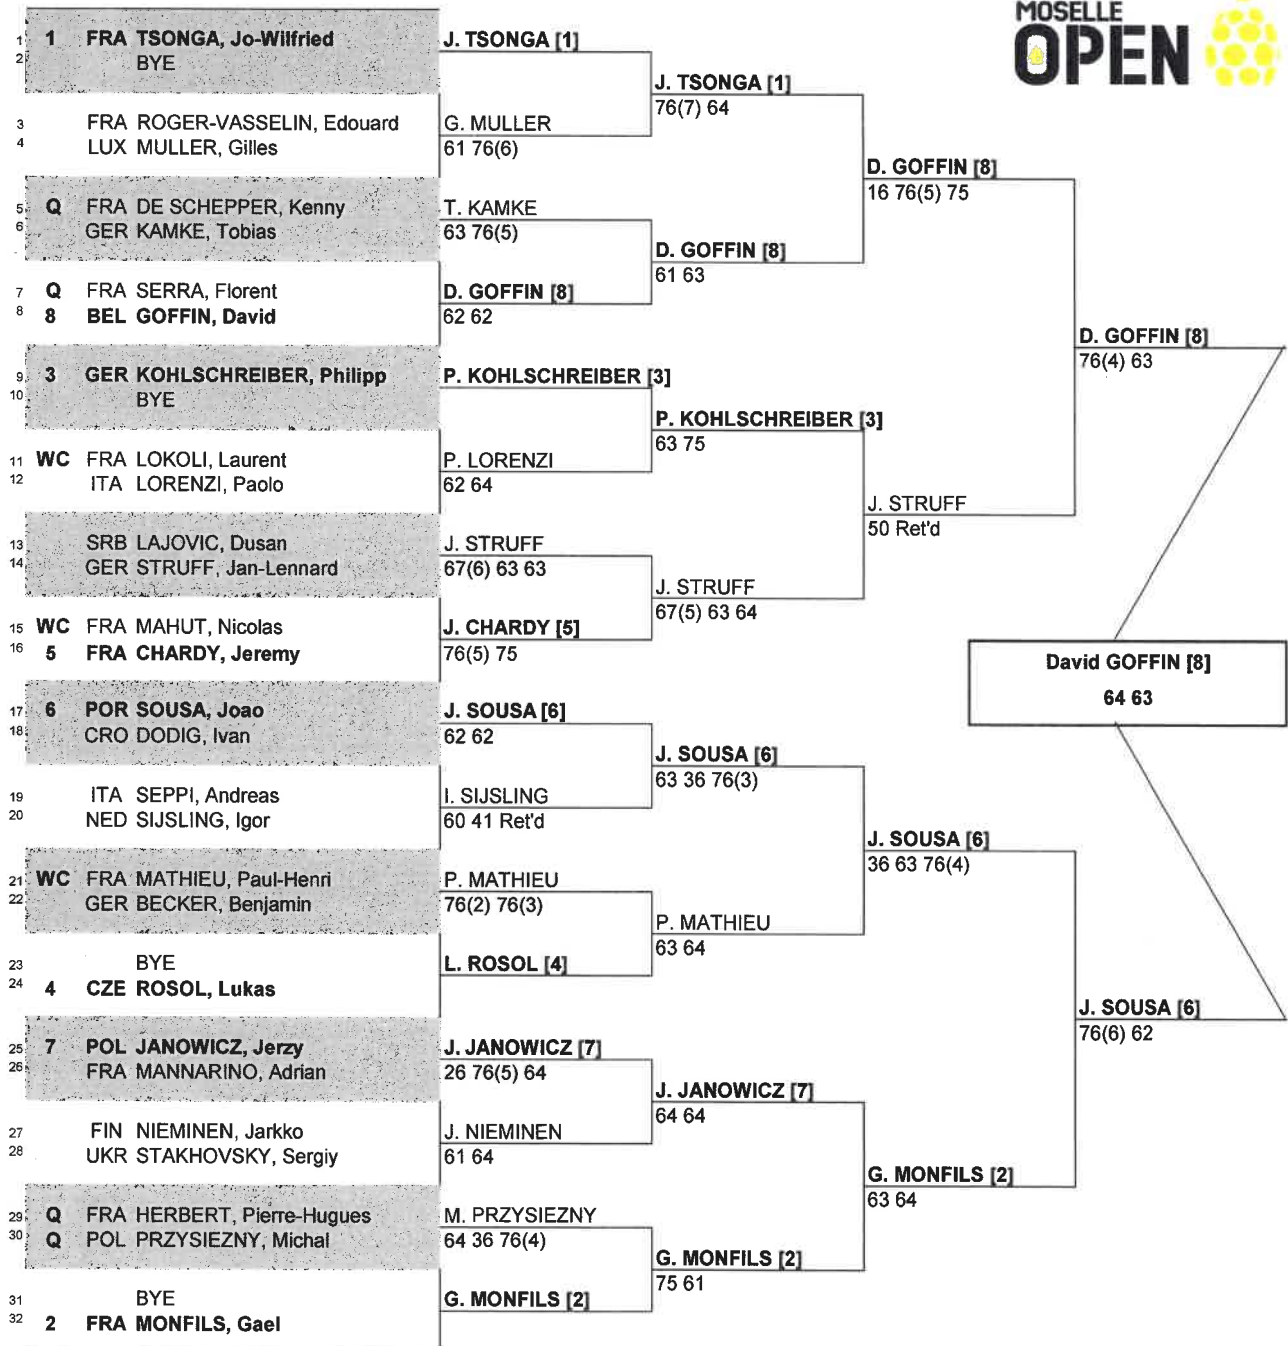

# Moselle Open

CITY, COUNTRY  
Metz, France

TOURNAMENT DATES  
15-21 September, 2014

SURFACE  
Hard, Greenset

TOTAL FINANCIAL COMMITMENT  
€ 485,760

STATUS NAT

MAIN DRAW SINGLES

ATP, Inc. © Copyright 2014

SEEDED PLAYERS	RANK	PRIZE MONEY	POINTS	LUCKY LOSERS	RETIREMENTS/WALKOVERS
1 TSONGA, Jo-Wilfried	12	WINNER	€ 77,315	250	
2 MONFILS, Gael	18	FINALIST	€ 40,720	150	A. Seppi - Lower Back P. Kohlschreiber - Shoulder
3 KOHLSCHREIBER, Philipp	24	SEMI-FINALIST	€ 22,060	90	
4 ROSOL, Lukas	27	QUARTER-FINALIST	€ 12,565	45	
5 CHARDY, Jeremy	35	SECOND ROUND	€ 7,405	20	
6 SOUSA, Joao	40	FIRST ROUND	€ 4,385	0	
7 JANOWICZ, Jerzy	41				
8 GOFFIN, David	46				
FOLLOW LIVE SCORING AT www.ATPWorldTour.com					
LAST DIRECT ACCEPTANCE		Mannarino, Adrian 85		ATP SUPERVISOR(S)	Thomas Karlberg