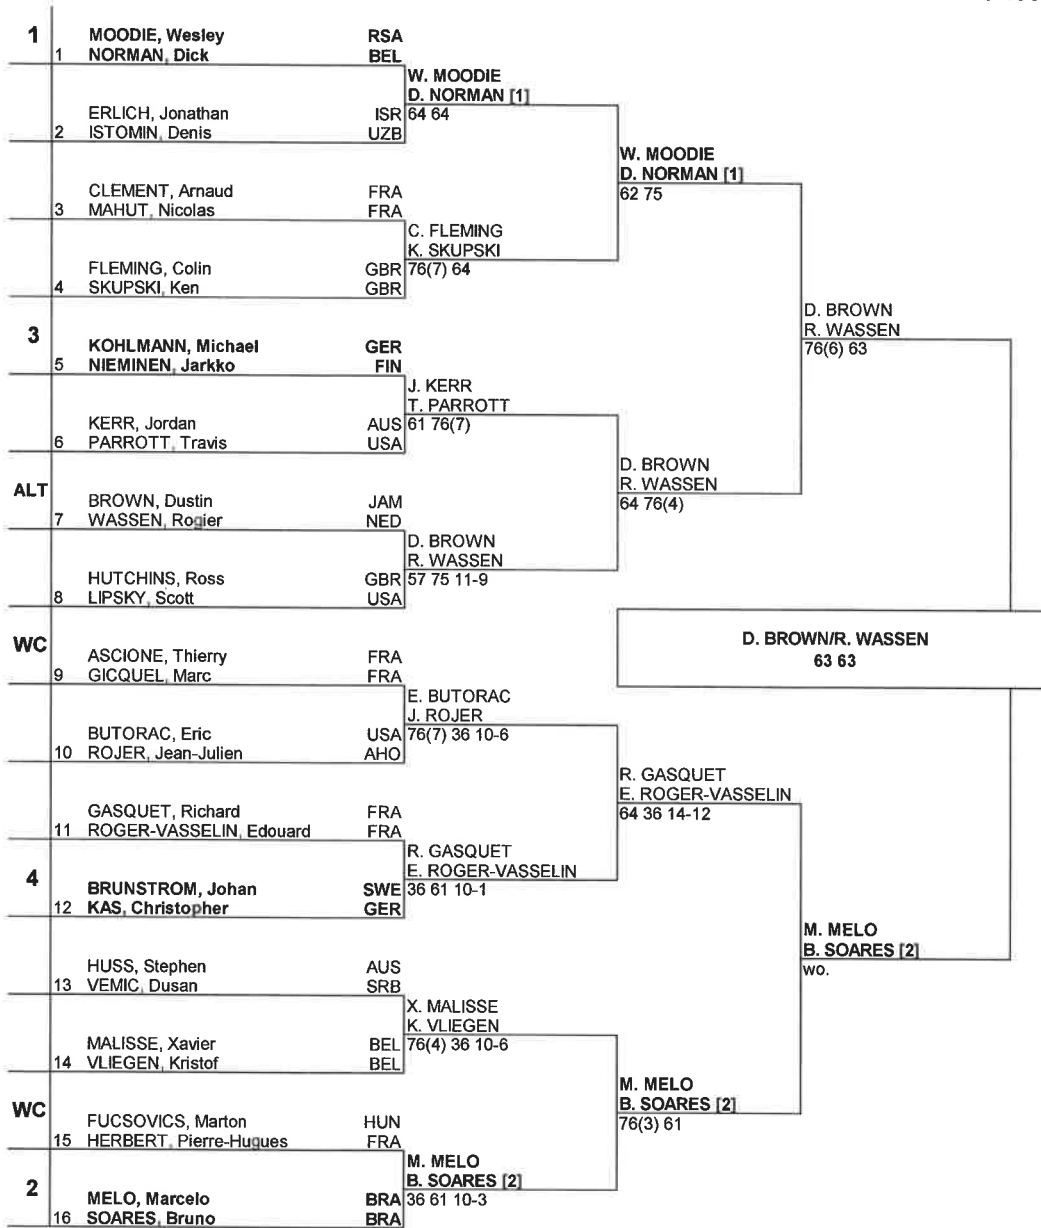

## MAIN DRAW DOUBLES

Metz, France

20-26 September 2010

Hard, Greenset

€ 450,000

341

ATP Tour © Copyright 2006

Seeded Players	Rank	Prize Money (Per Team)	Pts.	Alternates	Retirements/W.O.
1 MOODIE, Wesley / NORMAN, Dick	41	Winner € 21,650	250	Brown / Wassen	Zeballos, H
2 MELO, Marcelo / SOARES, Bruno	75	Finalist € 11,360	150		Gasquet, R.
3 KOHLMANN, Michael / NIEMINEN, Jarkko	94	Semi-Finalist € 6,150	90		
4 BRUNSTROM, Johan / KAS, Christopher	94	Quarter-Finalist € 3,500	45		
FOLLOW LIVE SCORING AT <a href="http://www.ATPWorldTour.com">www.ATPWorldTour.com</a>					
Last Direct Acceptance Adv 120 On Site 131				ATP Supervisor Gerry Armstrong	