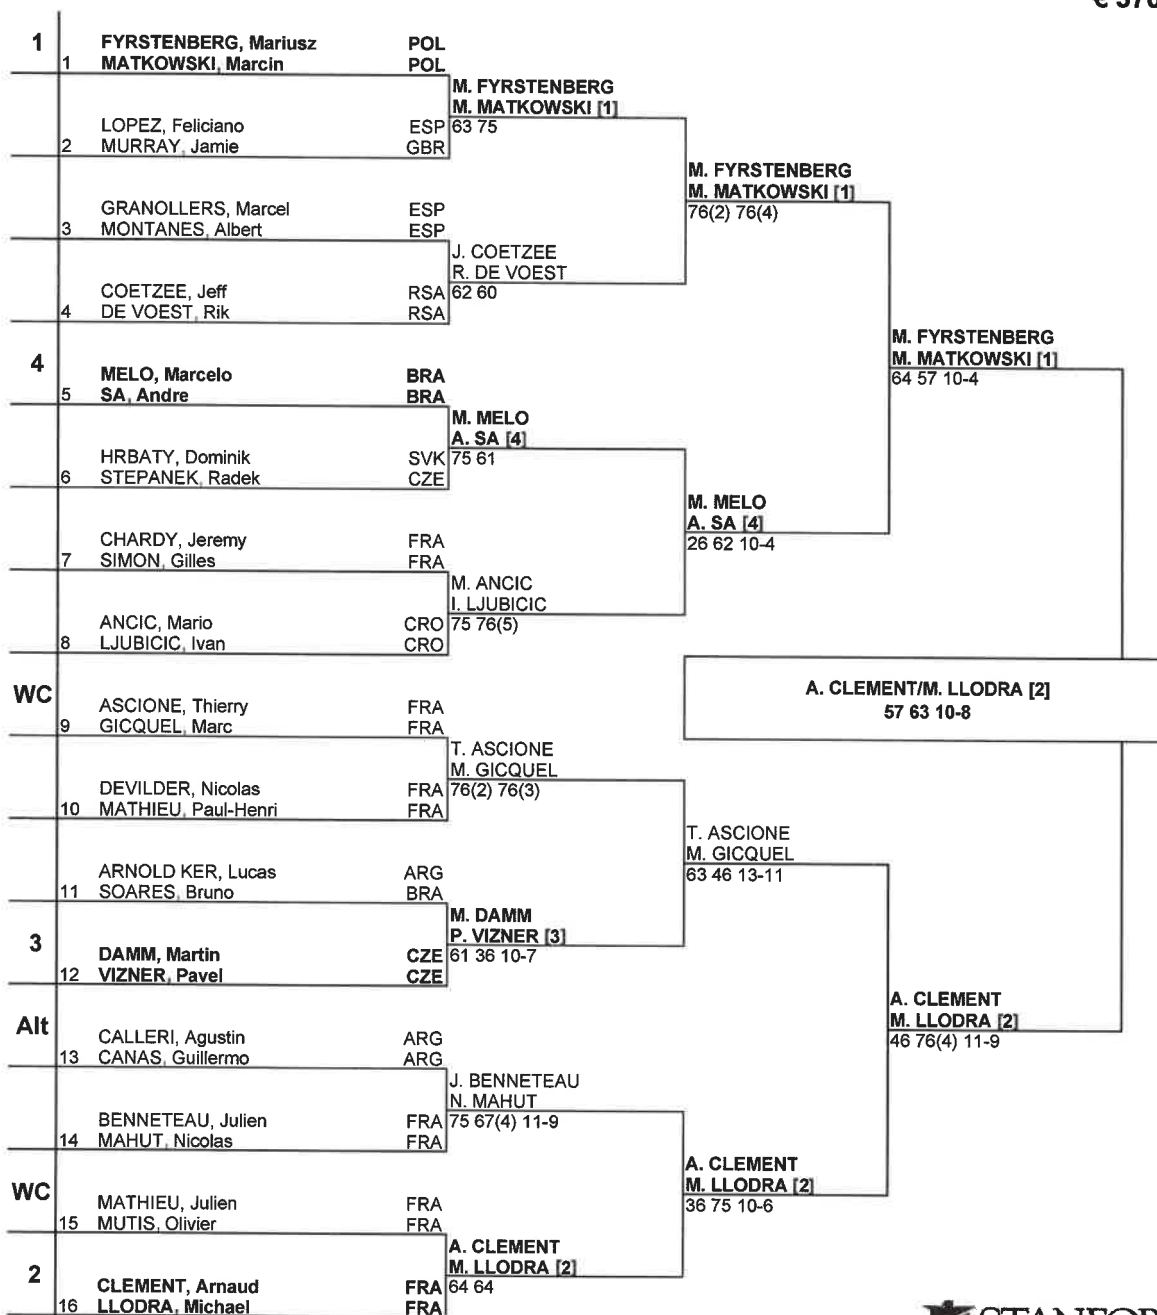

Dmitry TURSUNOV [5]
76(6) 16 64

P. MATHIEU [4]
76(8) 76(1)

ATP Tour © Copyright 2006

Seeded Players	Rank	Prize Money	Pts.	Lucky Losers	Retirements/W.O.
1 KARLOVIC, Ivo	14	Winner	€ 59,100	175	BAGHDATIS-BACK
2 SIMON, Gilles	17	Finalist	€ 31,000	120	
3 ALMAGRO, Nicolas	18	Semi-Finalist	€ 17,450	75	
4 MATHIEU, Paul-Henri	25	Quarter-Finalist	€ 9,200	40	
5 TURSUNOV, Dmitry	26	2nd Round	€ 5,850	15	
6 SEPPI, Andreas	28	1st Round	€ 3,470	0	
7 STEPANEK, Radek	29	Last Direct Acceptance			ATP Supervisor
8 ANCIC, Mario	31	Devilder 63			Mark Darby

FOLLOW LIVE SCORING AT ATPtennis.com

MAIN DRAW DOUBLES

Open de Moselle

Metz, France

September 27-October 5, 2008

Hard, Greenset

€ 370,000

341

ATP Tour © Copyright 2006

Seeded Players	Rank	Prize Money (Per Team)	Pts.	Alternates	Retirements/W.O.
1 FYRSTENBERG, Mariusz / MATKOWSKI, Marcin	32	Winner € 18,500	175	CALLERI/CANAS	ALMAGRO-HIP(WD)
2 CLEMENT, Arnaud / LLODRA, Michael	45	Finalist € 10,300	120		
3 DAMM, Martin / VIZNER, Pavel	48	Semi-Finalist € 5,800	75		
4 MELO, Marcelo / SA, Andre	50	Quarter-Finalist € 3,100	40		
FOLLOW LIVE SCORING AT ATPtennis.com		First Round € 1,700	0		
Last Direct Acceptance				ATP Supervisor	
Benneteau/Mahut 101				Mark Darby	